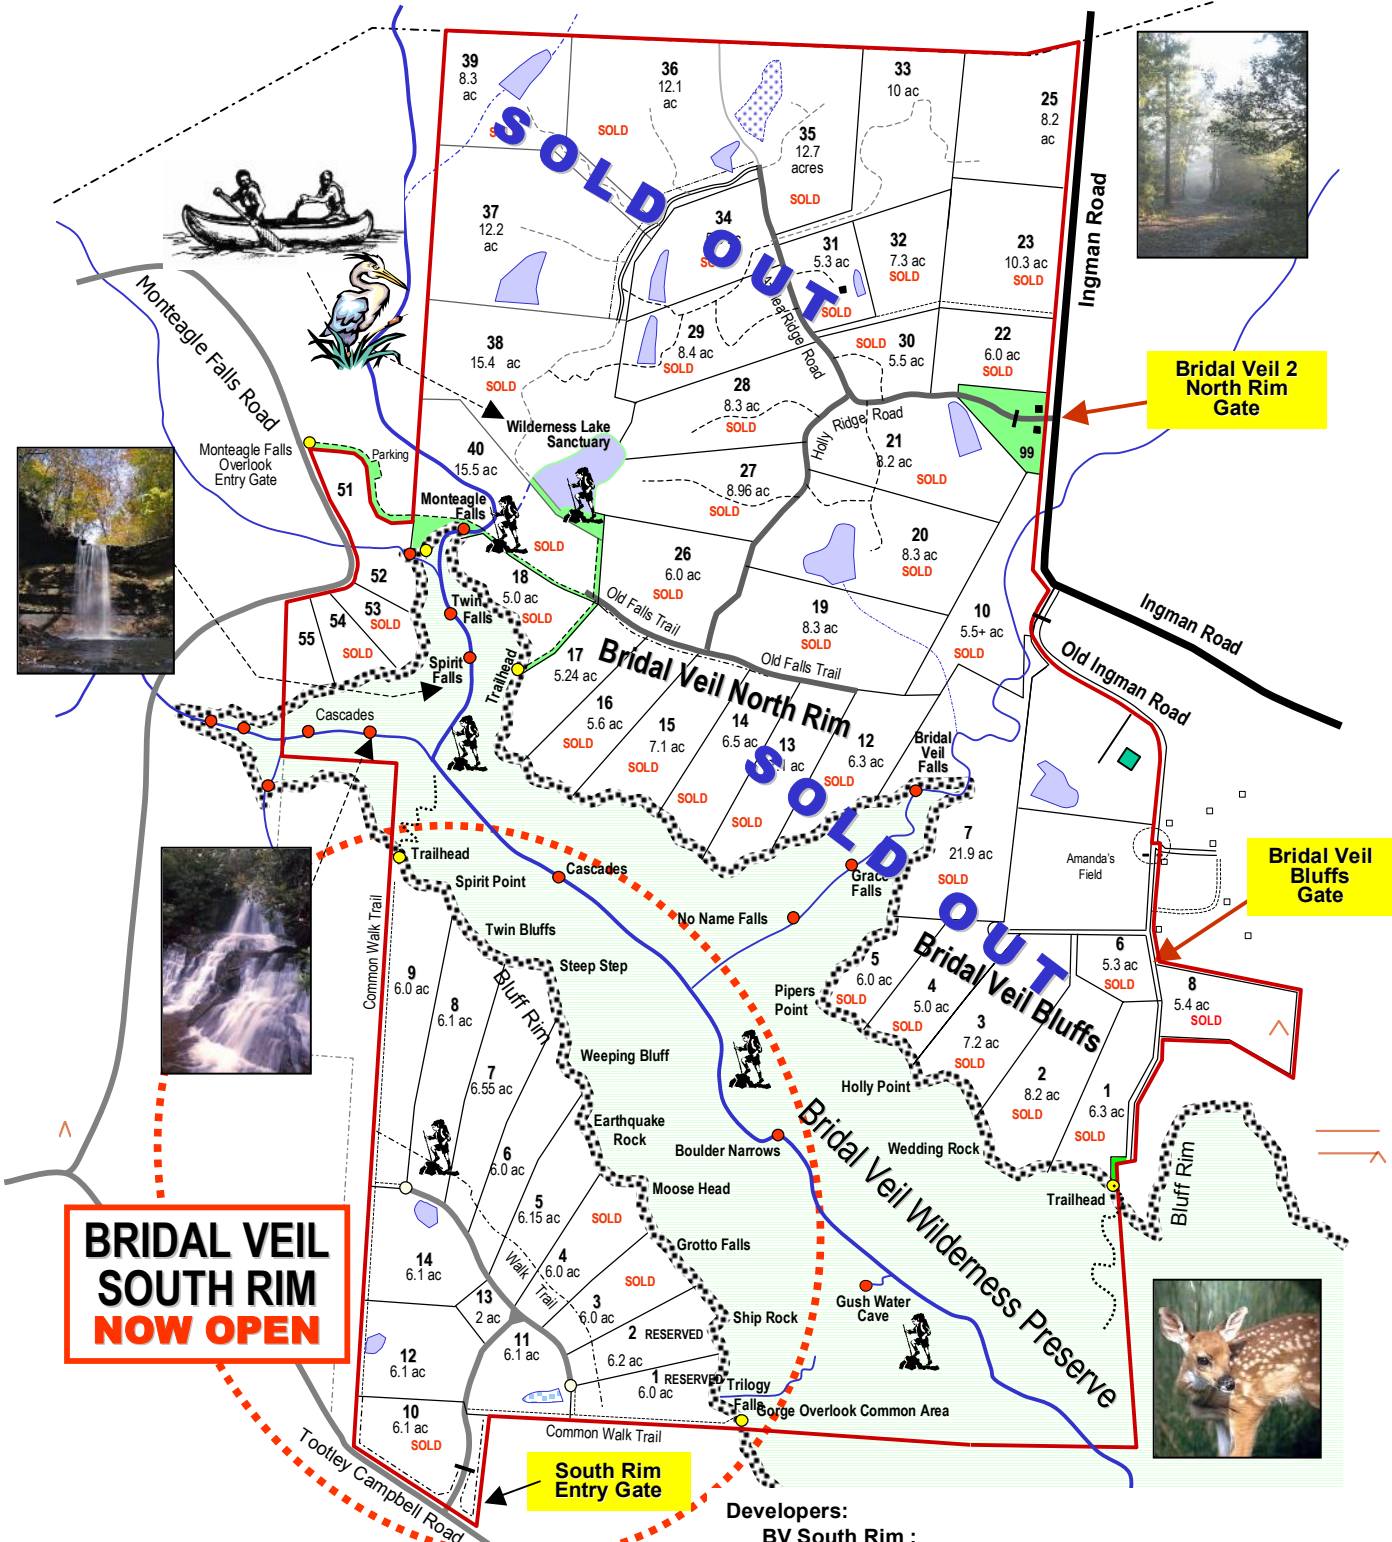

The Bridal Veil

www.BridalVeilBluffs.com

A 600 acre Restricted Community ~ atop Monteagle Mountain near Sewanee and Monteagle, Tennessee. Extensive common areas including *Monteagle Falls*, *Wilderness Lake*, *Bridal Veil Wilderness Preserve* with streams, trails, caves, waterfalls, archeological sites, protected wildlife, rare flora species. All Underground utilities. Active progressive Owners Association.

= Lake or pond planned construction

Gooch-Beasley Realtors
College Street ~ Monteagle, TN 37356
931-925-5555 (office)

RAY BANKS ~ Affiliate Broker
931-235-3365

Developers:
BV South Rim :
Mark & Julie Piper ~ BridalVeilSales@aol.com