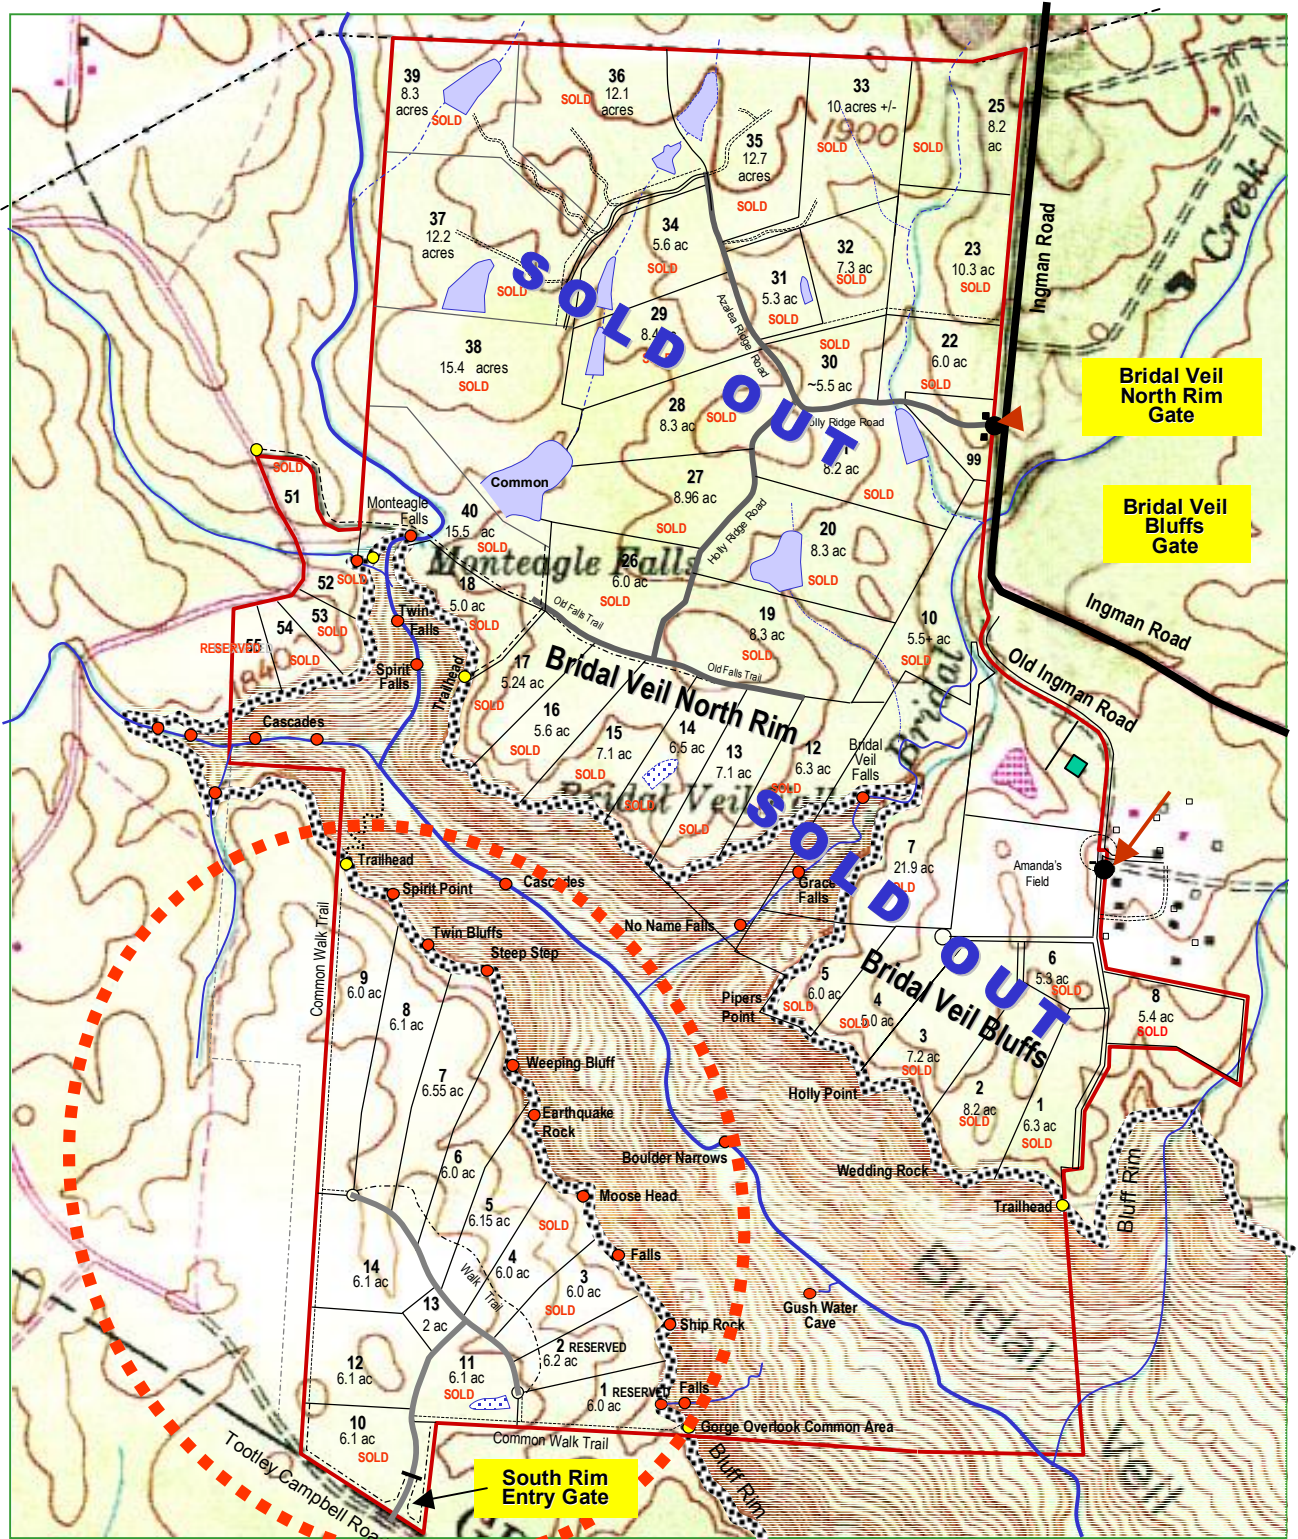

The Bridal Veil

www.BridalVeilBluffs.com

A 600 acre Restricted Community ~ atop Monteagle Mountain near Sewanee and Monteagle, Tennessee. Extensive common areas including *Monteagle Falls*, *Wilderness Lake*, *Bridal Veil Wilderness Preserve* with streams, trails, caves, waterfalls, archeological sites, protected wildlife, rare flora species. All Underground utilities. Active progressive Owners Association.

= Lake or pond planned construction

GOUCH BEASLEY REALTORS

College Street, Monteagle, TN 37356
931-924-5555 (office)

RAY BANKS ~ Affiliate Broker
931-235-3365 cell

Developers ~ BV South Rim

Mark & Julie Piper ~ BridalVeilSales@aol.com